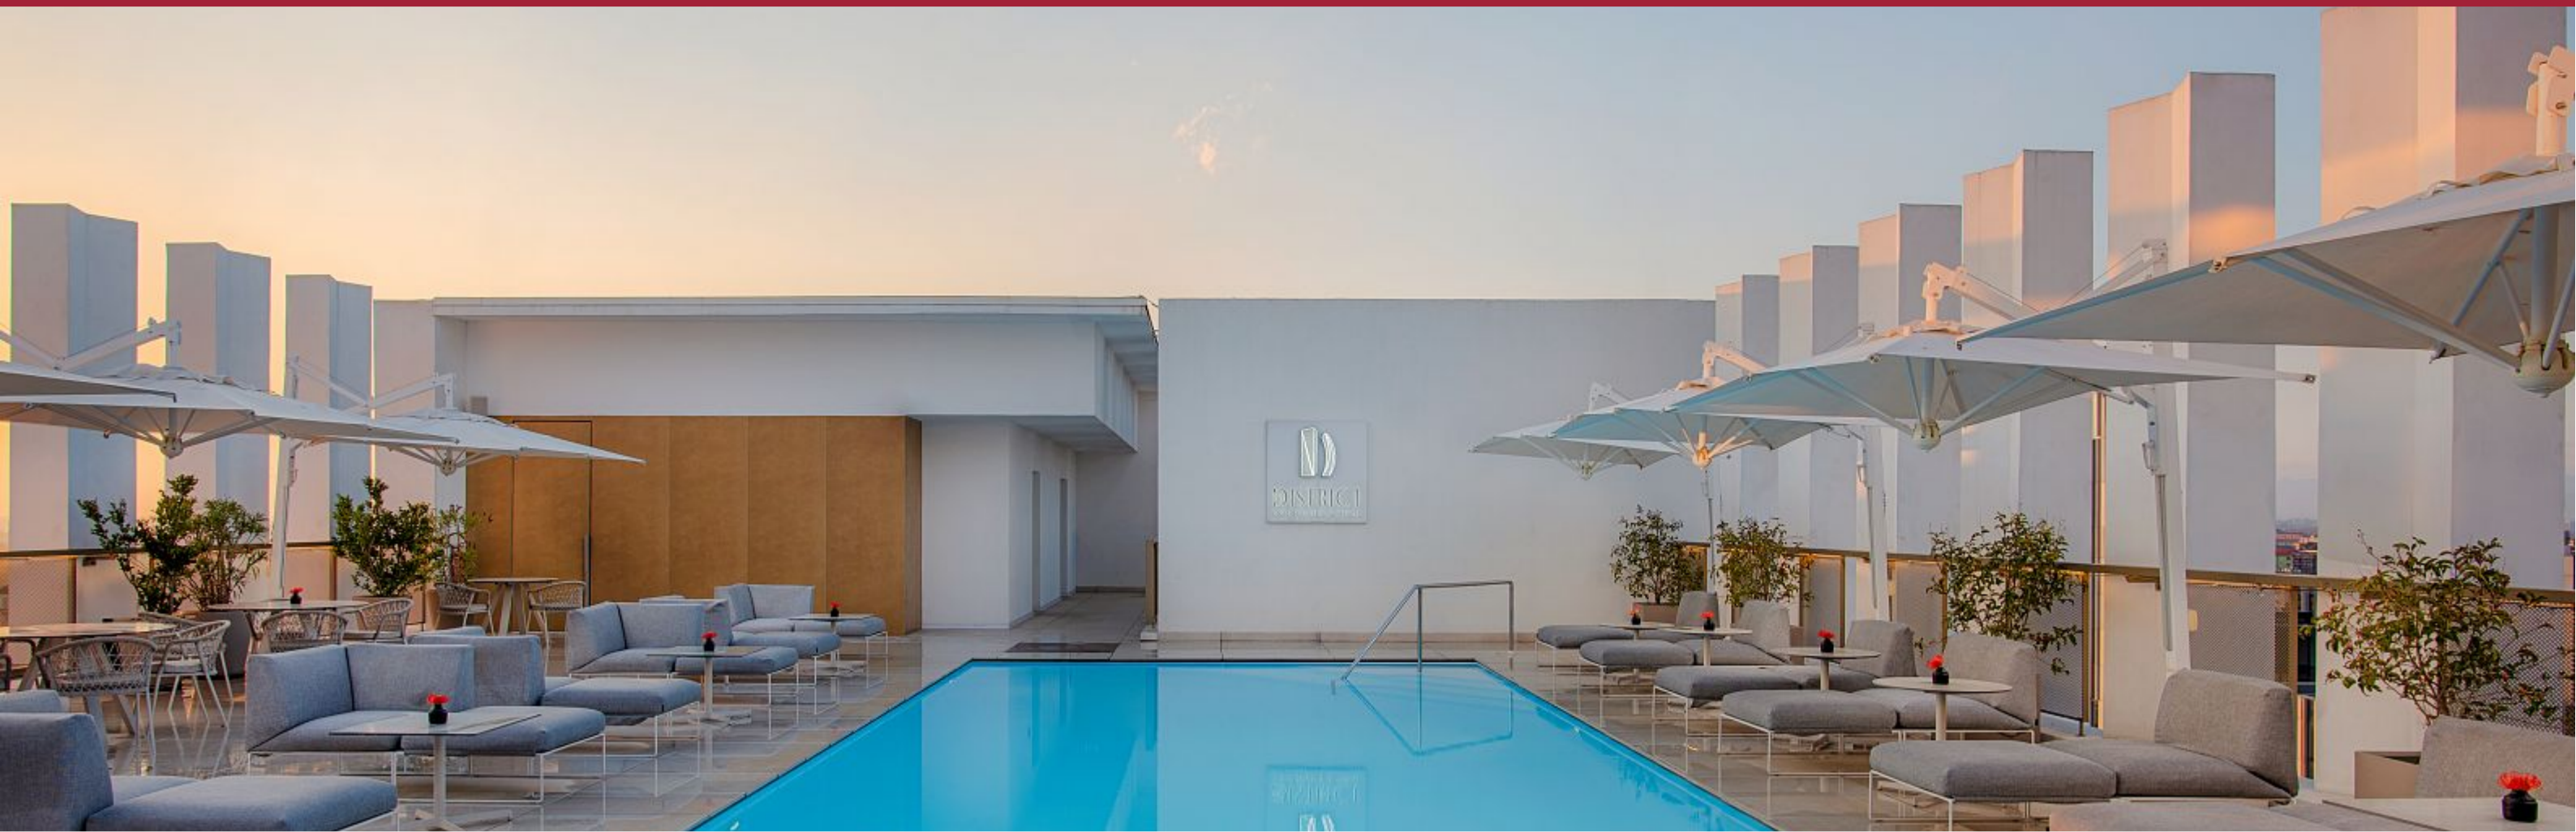

NH COLLECTION

HOTELS